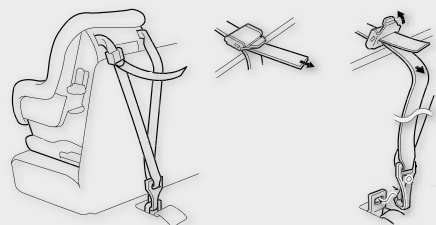

## ISO-Fix Child Seat: Top-Tether System

- 30 **Leather Steering Wheel**  
Enjoy the turns and bends with this leather steering wheel for the CR-V.
- 29 **Leather Gearshift Knob**  
Feel in control handling the leather gearshift knob. Choose for Shiny Black or Titanium finish. Available as from spring 2005.
- 25 **ISO-Fix Child Seat**  
The ISO-Fix system features special connection points for the best possible fixation. For even better protection in case of rear, side or even frontal impacts, Honda's innovative ISO-Fix child seats feature a unique top-tether system (see drawing). Thoroughly tested for the CR-V two made-to-measure child seats can be installed in the left and the right rear seat.
- 44 **Trunk Tray**  
Designed to protect your CR-V's interior, this soft anti-slip tray is flexible and perfectly fits your trunk, without limiting the flexibility of the rear seats. Features CR-V logo.
- 42 | 43 **Dog Guard**  
Safely keep your four-legged friend in the back of your car with Honda's dog guard and its lower extension. Combine these solid items with the trunk tray and your interior is perfectly protected from dents and scratches your dog might make.
- 8 **Navigation DVD / CD Tuner**  
To help you find your way almost everywhere in Europe, your Honda Navigation DVD system is a sophisticated, user-friendly piece of equipment. The Main Menu offers seven different ways to enter a desired destination: Address, Places (POI), Intersection, Map Input, Favourite Places, Previous Destination, and Phone Number. The system provides a map type screen and arrow to arrow type screen, as well as audio driving instructions. These instructions are provided well in advance of the actual driving manoeuvre, giving you time to slow down and change lanes if necessary. Key features for the tuner are: AM/FM band, RDS (Radio Data System), TA (Traffic Announcements), AF (Alternative Frequency). Navigation DVD-ROM of Europe available separately. Please consult your local dealer for more information.