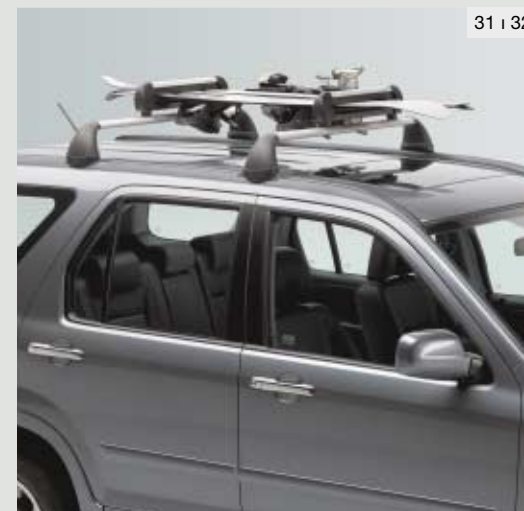

# Carrying & Towing

- 15 **Front Grille Trim**  
Distinguish your CR-V with this genuine Honda front grille trim boasting a refined off-road look. Manufactured from high-quality synthetic material. It considers pedestrian safety and guarantees air-bag inflation when needed.
- 17 **Front Skid Plate**  
For extra bumper protection. Combined with the front grille trim, it further enhances the off-road look.
- 10 **B-Pillar Garnish**  
The finishing touch, or just that little extra. The bright aluminium finish adds extra refinement to your car. Features CR-V logo.
- 9 **Tailgate Spoiler**  
This aerodynamic Honda tailgate spoiler perfectly follows the contours of your CR-V. Available in your car's body colour.
- 48 **Alloy Wheel 16"**  
This specially designed, brightly polished 16" aluminium alloy wheel from Honda adds to the stylish, sporty looks of your CR-V. Extensively tested and matching European car homologation. Please see your Honda dealer for advice on the most appropriate tyre for optimum safety, economy and performance.
- 13 **Side Pipes**  
Robust yet classy stainless steel pipes to complete the off-road look of your CR-V. Feature CR-V logo.
- 16 **Wide Fender Flares**  
Give your CR-V a more "massive" look with these wide fender flares. Paintable in the car's body colour. Matches European car homologation.
- 14 **Running Boards**  
These running boards for the CR-V provide an easy step up. Thanks to specially designed three-piece attachment brackets the safety of the driver and the passengers is not compromised in case of impact.
- 11 | 12 **Exhaust-Pipe Finisher**  
Honda offers genuine round-type and oval-type exhaust-pipe finishers in chrome for your CR-V.